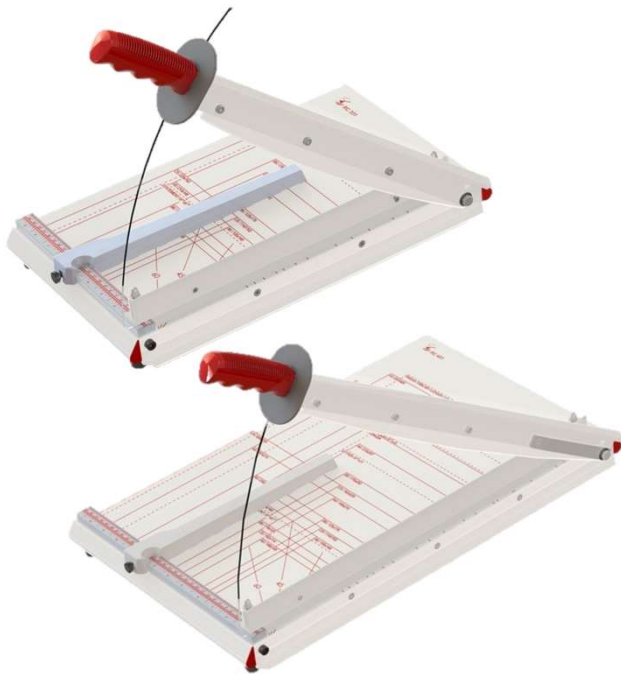

intimus 331 / 363 / 440 C / 451 / 560 S
Table-top lever trimmer for office use

High-quality paper trimmer with metal base and anti-scratch powder coating. Easy and safe trimming of small paper quantities, posters, card board etc. Wide product choice starting with 330 mm cutting length up to 560 mm. Ideal for offices, schools, graphic studios or workshops.

Safe and easy

Resharpenable blade of high quality steel combined with safety guard of unbreakable synthetic glass and ergonomically shaped lever handle ensure safe and easy cutting.

Precise and efficient

Standard paper formats and various angle indications are placed on the table. Transparent clamp bar with automatic clamping system, two measuring scales (cm and inch) and adjustable backgauge for accurate trims.

	intimus 331	intimus 363	intimus 440 C	intimus 451	intimus 560 S
Article No.	INT-CU-0000331	INT-CU-0000363	INT-CU-0000440C	INT-CU-0000451	INT-CU-0000560S
Cutting length	A4 up to 330 mm	A4 up to 360 mm	A3 up to 440 mm	A3 up to 450 mm	A3 up to 560 mm
Cutting capacity (80/70 g/m ²)	20 sheets 24 sheets	30 sheets 35 sheets	35 sheets 40 sheets	20 sheets 24 sheets	40 sheets 45 sheets
Cutting width	3 mm	3 mm	4 mm	3 mm	5 mm
Table size	330 x 245 mm	360 x 270 mm	440 x 354 mm	450 x 332 mm	560 x 455 mm
Weight	3.2 kg	5.3 kg	10.6 kg	4.8 kg	15 kg
Dimensions	554 x 286 x 440 mm	612 x 310 x 410 mm	685 x 395 x 500 mm	674 x 372 x 510 mm	835 x 495 x 525 mm